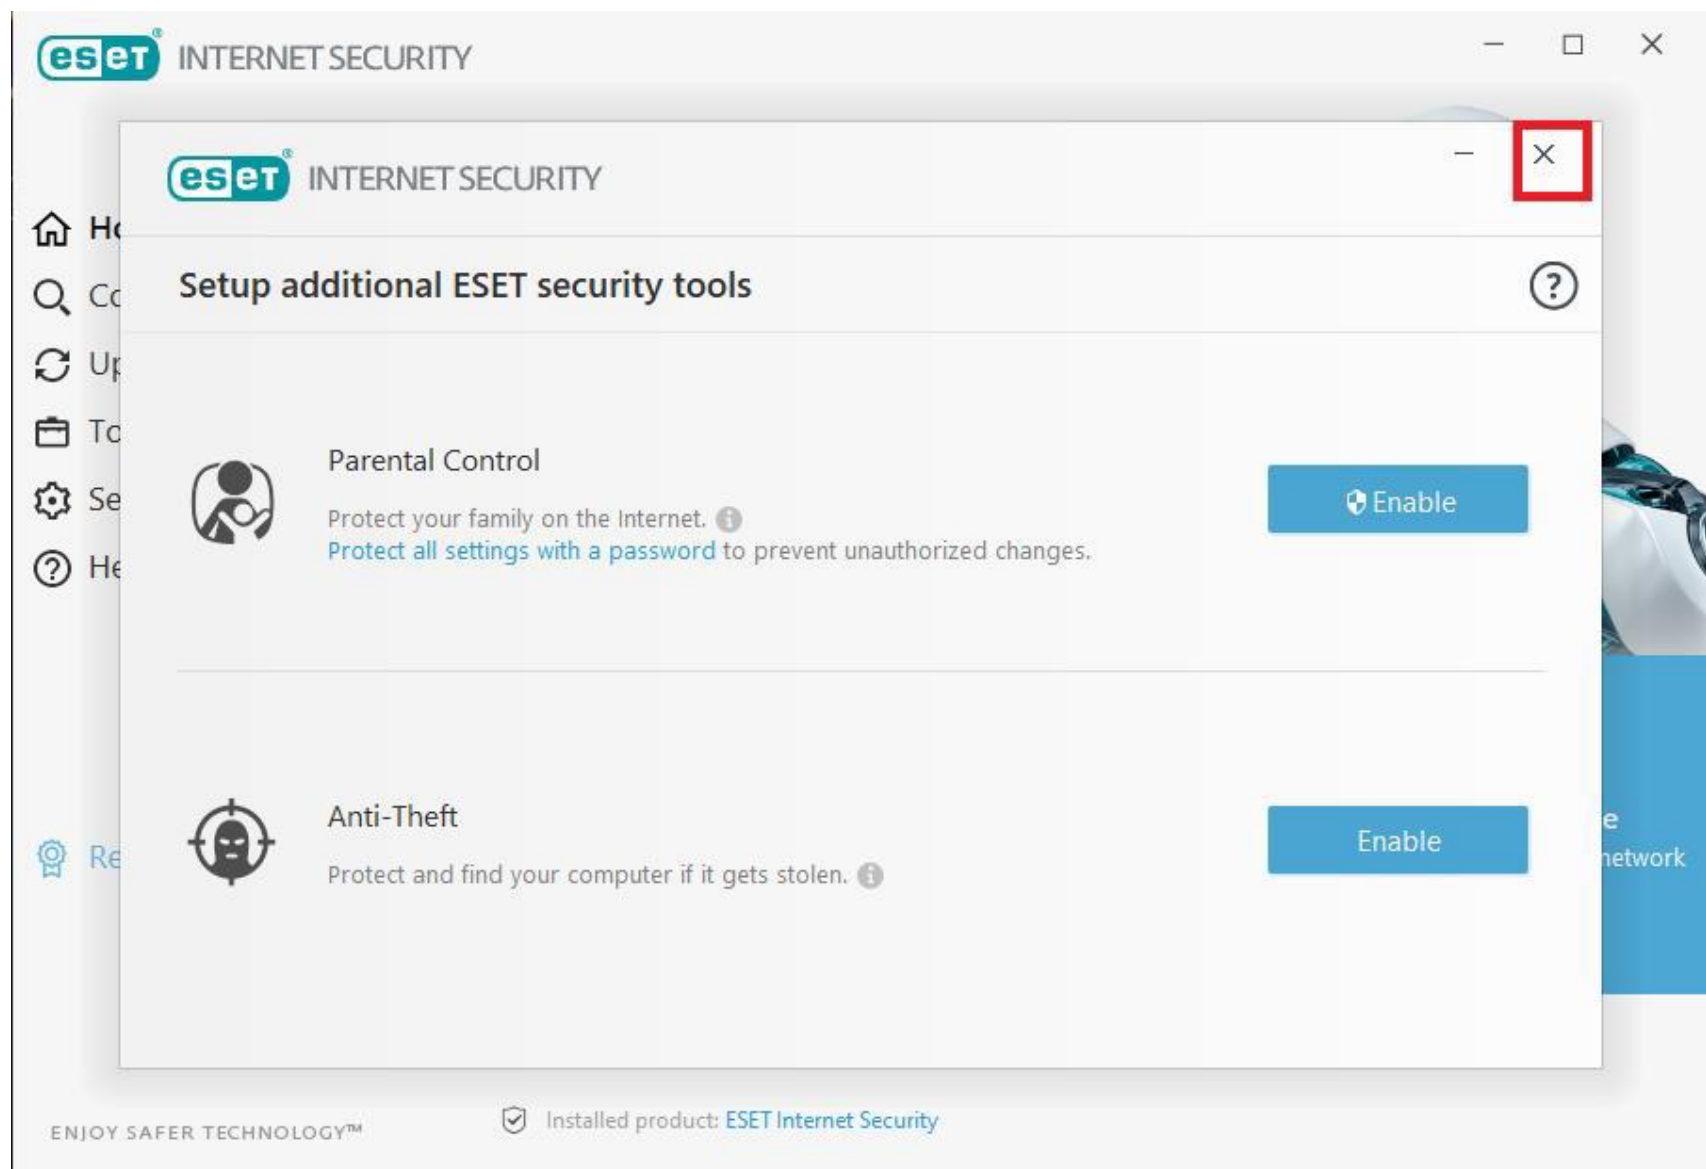

بعد از نصب بر روی گزینه Finish کلیک کرده تا آنتی ویروس به صورت خودکار اجرا شود

در صورت نشان دادن فرم زیر

بر روی نماد ضربدر برای بستن این فرم کلیک کنید