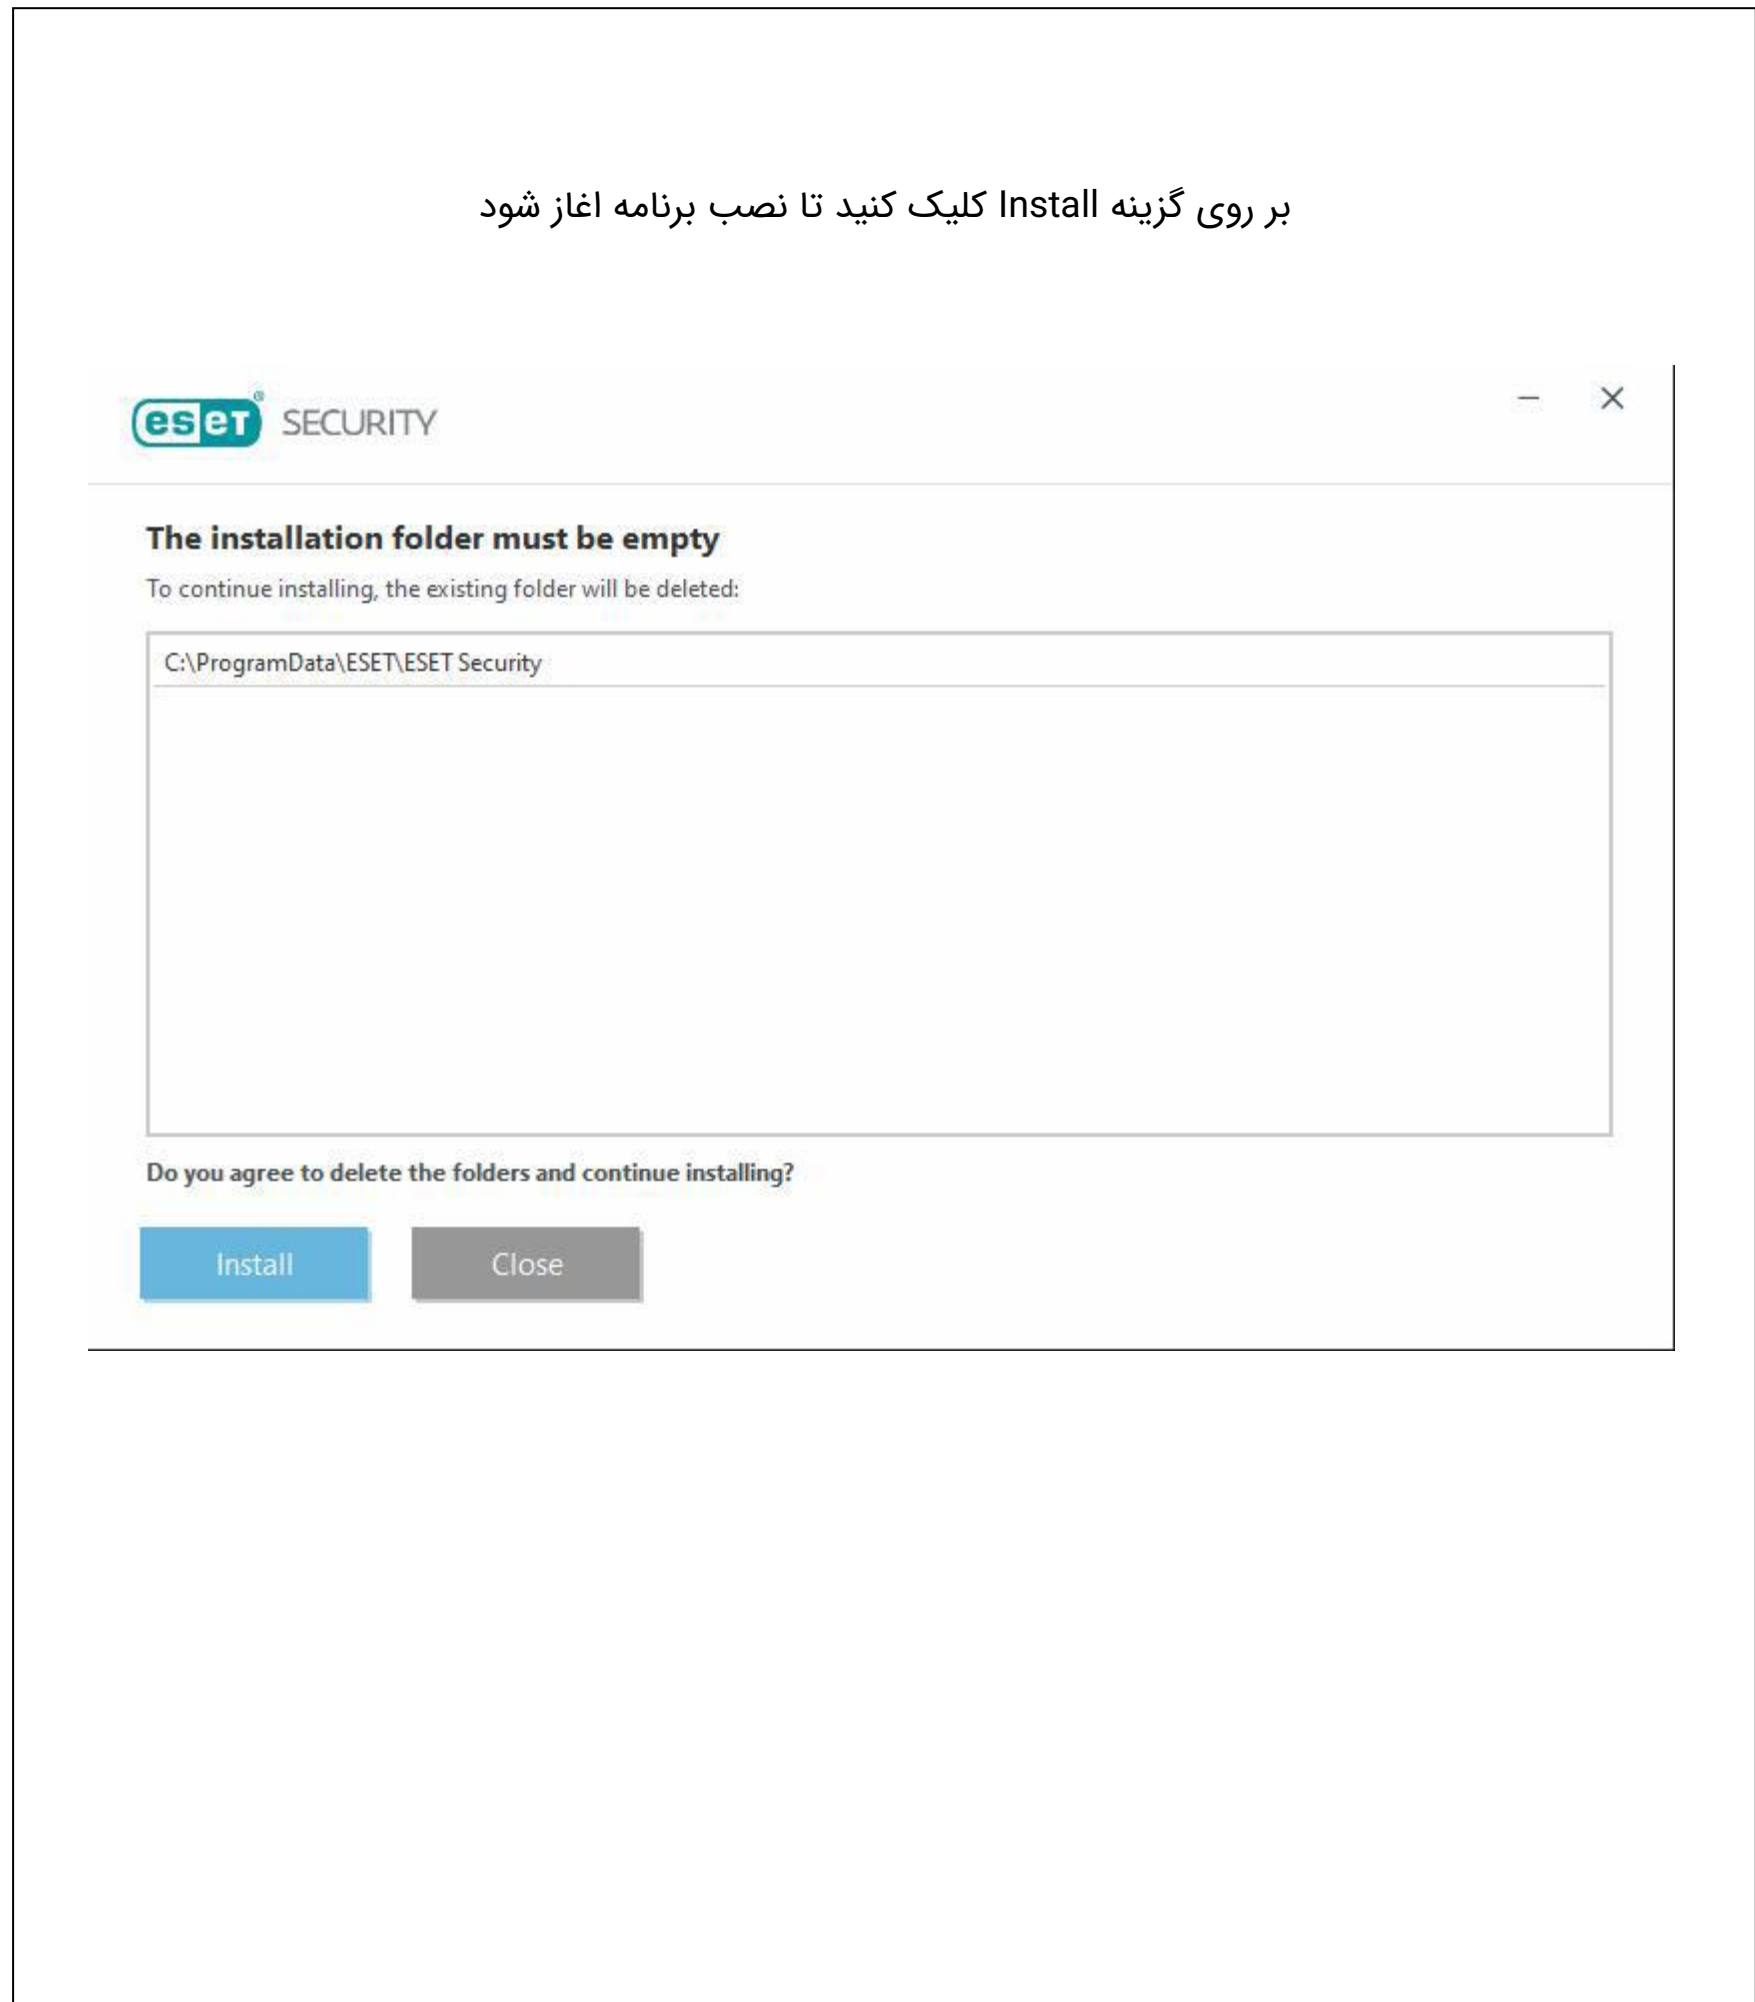

بر روی گزینه Install کلیک کنید تا نصب برنامه آغاز شود