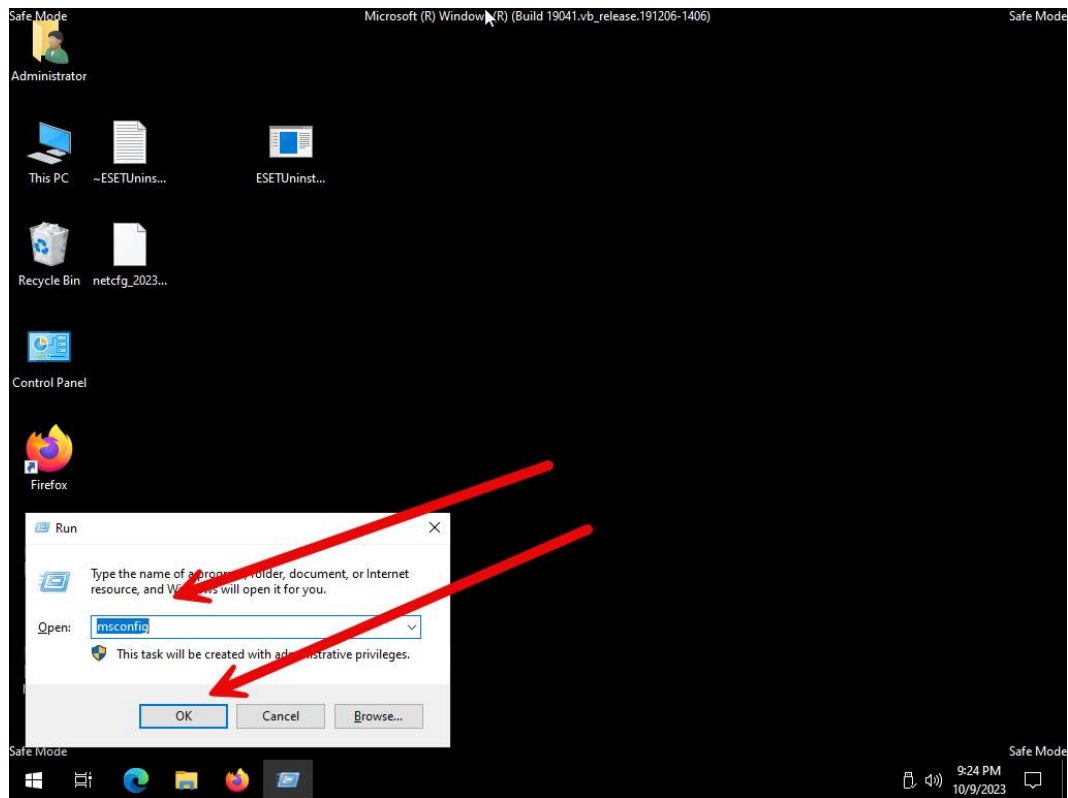

برای وارد شدن به ویندوز نرمال خود باید طبق آموزش اول وارد پنجره run شوید و با تایپ msconfig و برداشتن تیک Safe boot و انتخاب گزینه ok به ویندوز اصلی خود لاگین کنید

<https://Atlas32.ir>

021-22870041