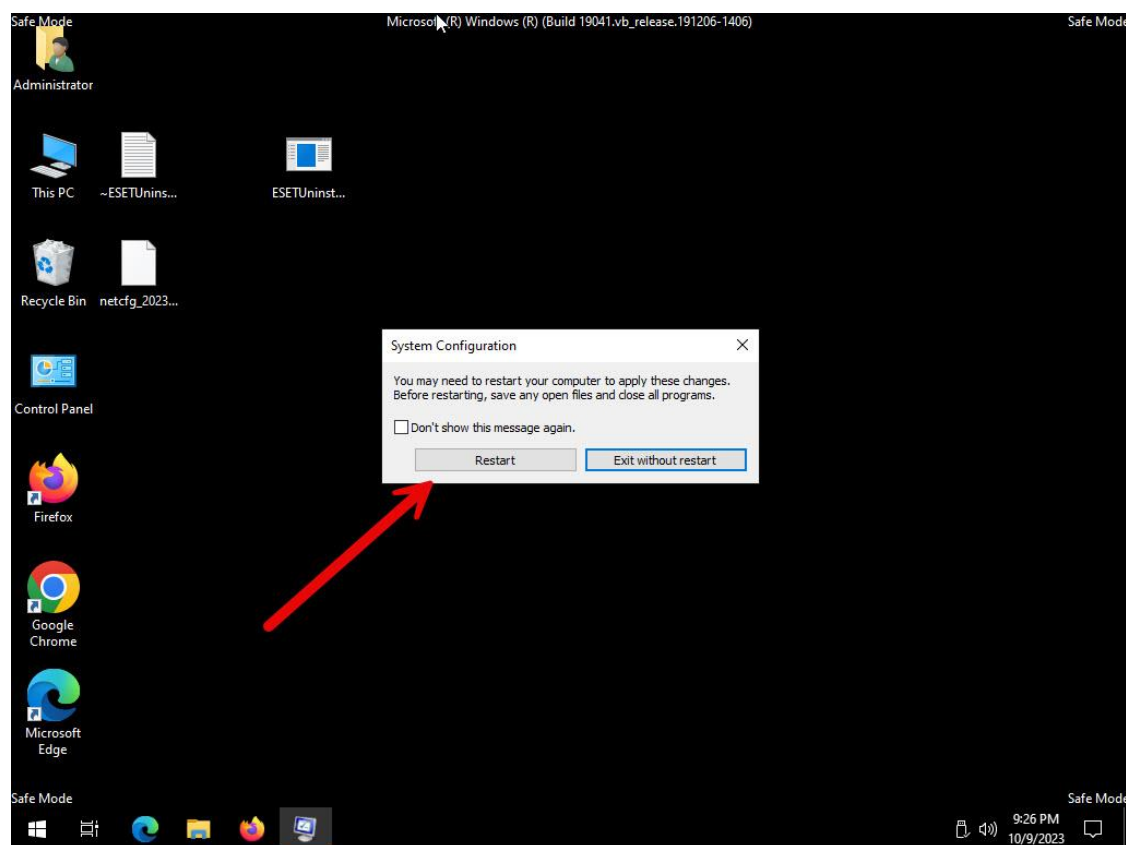

از انتخاب شما برای استفاده از محصول ما سپاسگزاریم. در صورت بروز هرگونه سوال یا نیاز به راهنمایی بیشتر، لطفاً با تیم پشتیبانی ما تماس حاصل فرمایید

021-22870041

<https://Atlas32.ir>

021-22870041