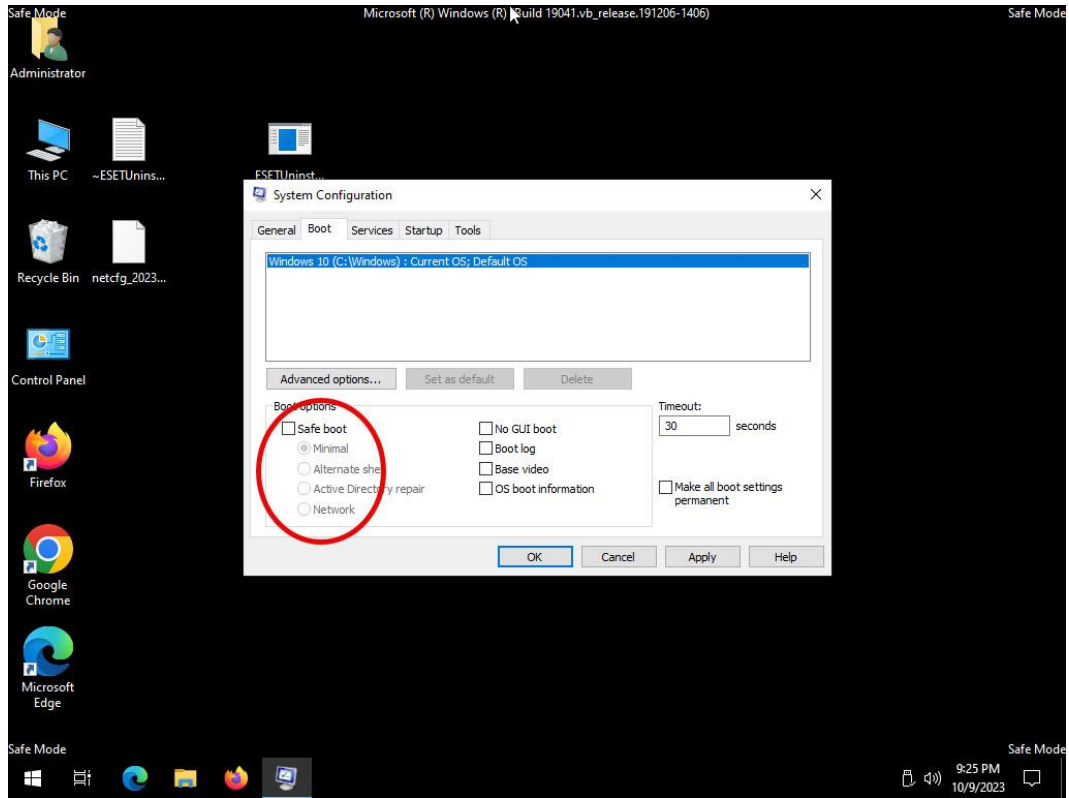

<https://Atlas32.ir>

021-22870041