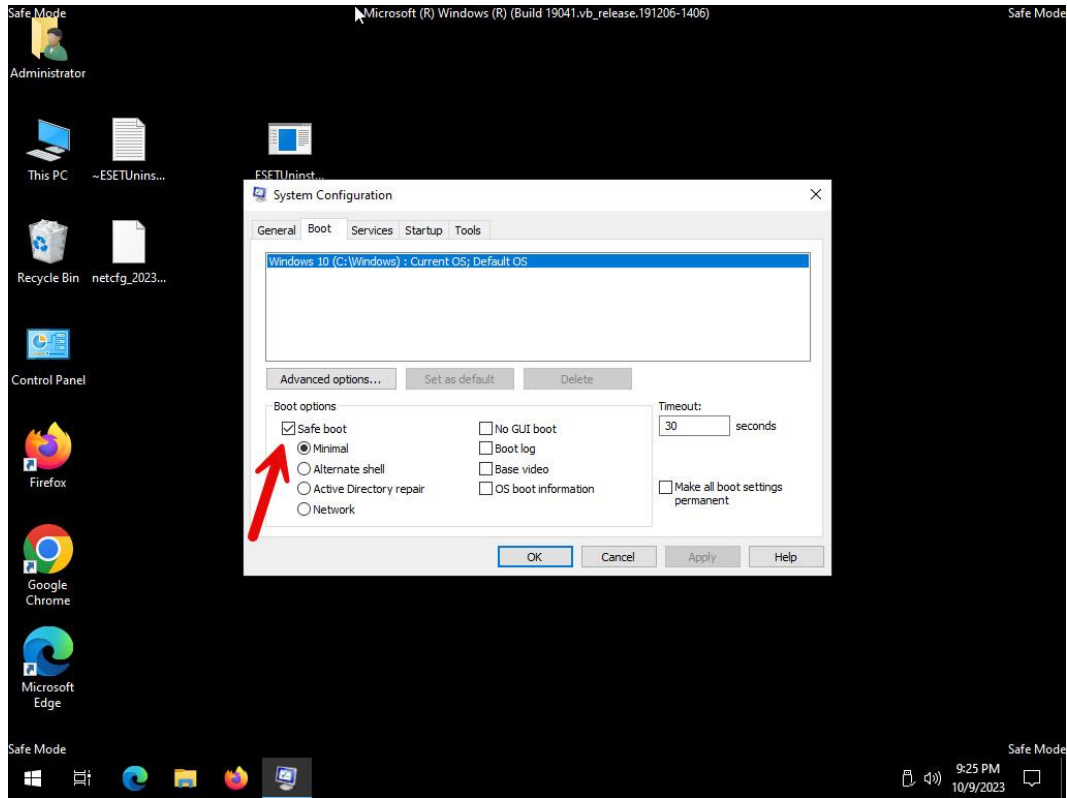

<https://Atlas32.ir>

021-22870041