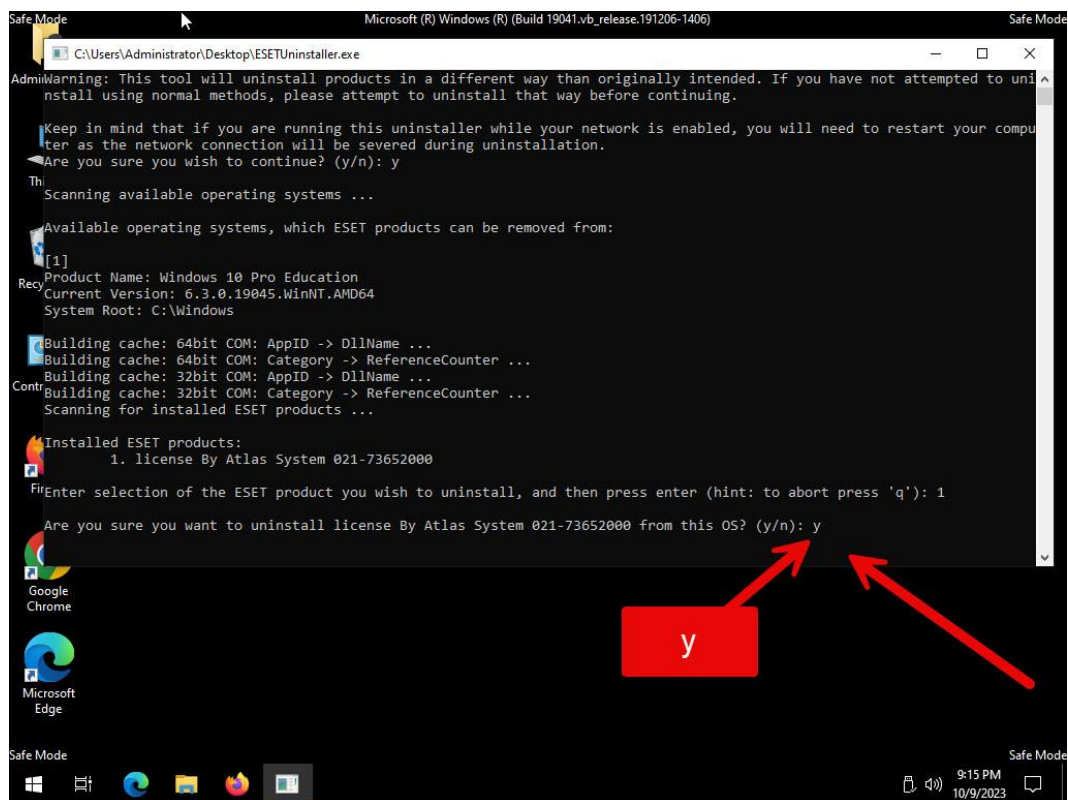

در این مرحله حرف **y** را تایپ کنید و **Enter** بزنید

<https://Atlas32.ir>

021-22870041